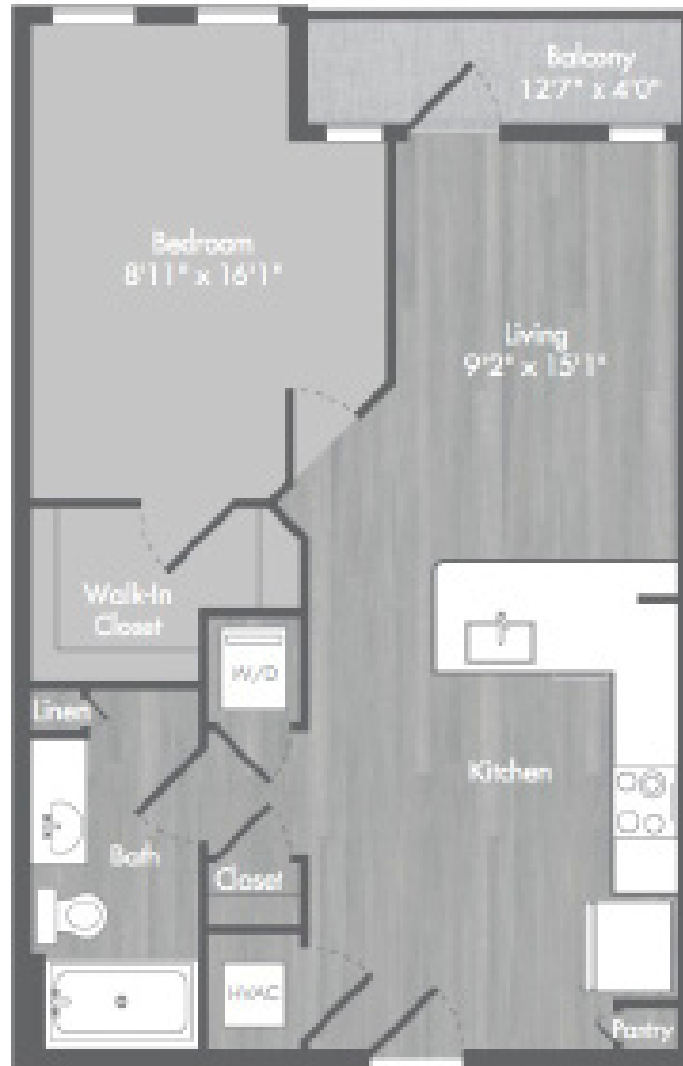

A3.1

1 BED / 1 BATH

709
SQ. FT.

504 East Pettigrew Street | Durham, NC 27701

919-975-4199 | www.bullhouseliving.com

All dimensions and square footages are approximate